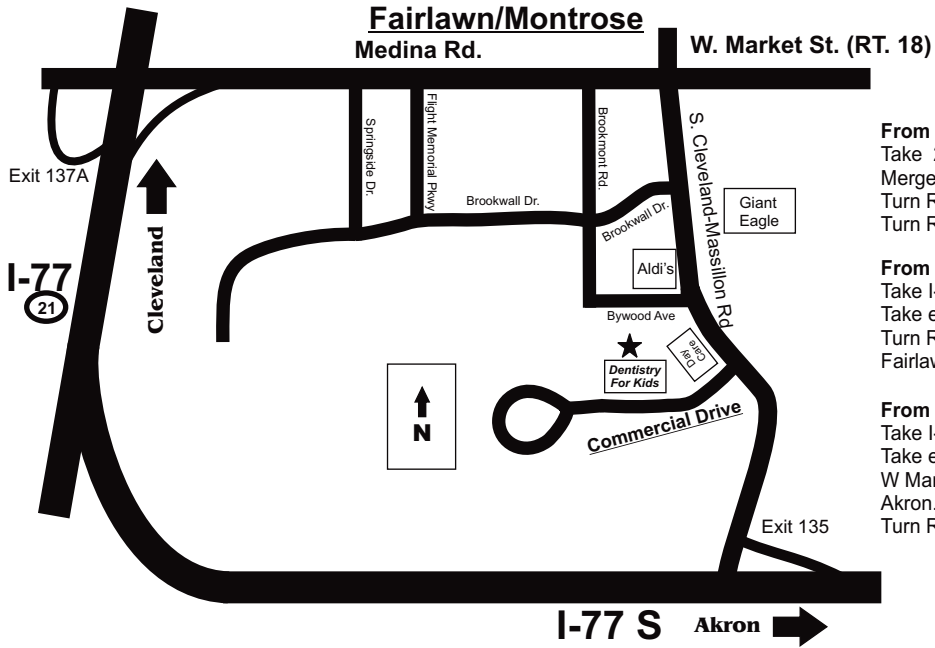

# Fairlawn/Montrose

## **From South (Massillon):**

Take 21 North/ 77 North. Take exit 137A  
Merge onto W. Market St/Medina Rd/Montrose  
Turn Right at Cleveland Massillon Rd.  
Turn Right after Day Care onto Commercial Drive

## **From South (Canton):**

Take I-77 N towards Cleveland.  
Take exit 135 for Cleveland-Massillon Rd.  
Turn Right on Cleve-Mass towards Montrose/  
Fairlawn. Turn Left on Commercial Drive before Day CareS.

## **From North:**

Take I-77 S toward Akron  
Take exit 137A merge onto (RT. 18) Akron Medina Rd/  
W Market/Montrose. Continue on Medina Road toward  
Akron. Turn Right on Cleveland-Massillon Rd.  
Turn Right after Day Care onto Commercial Drive